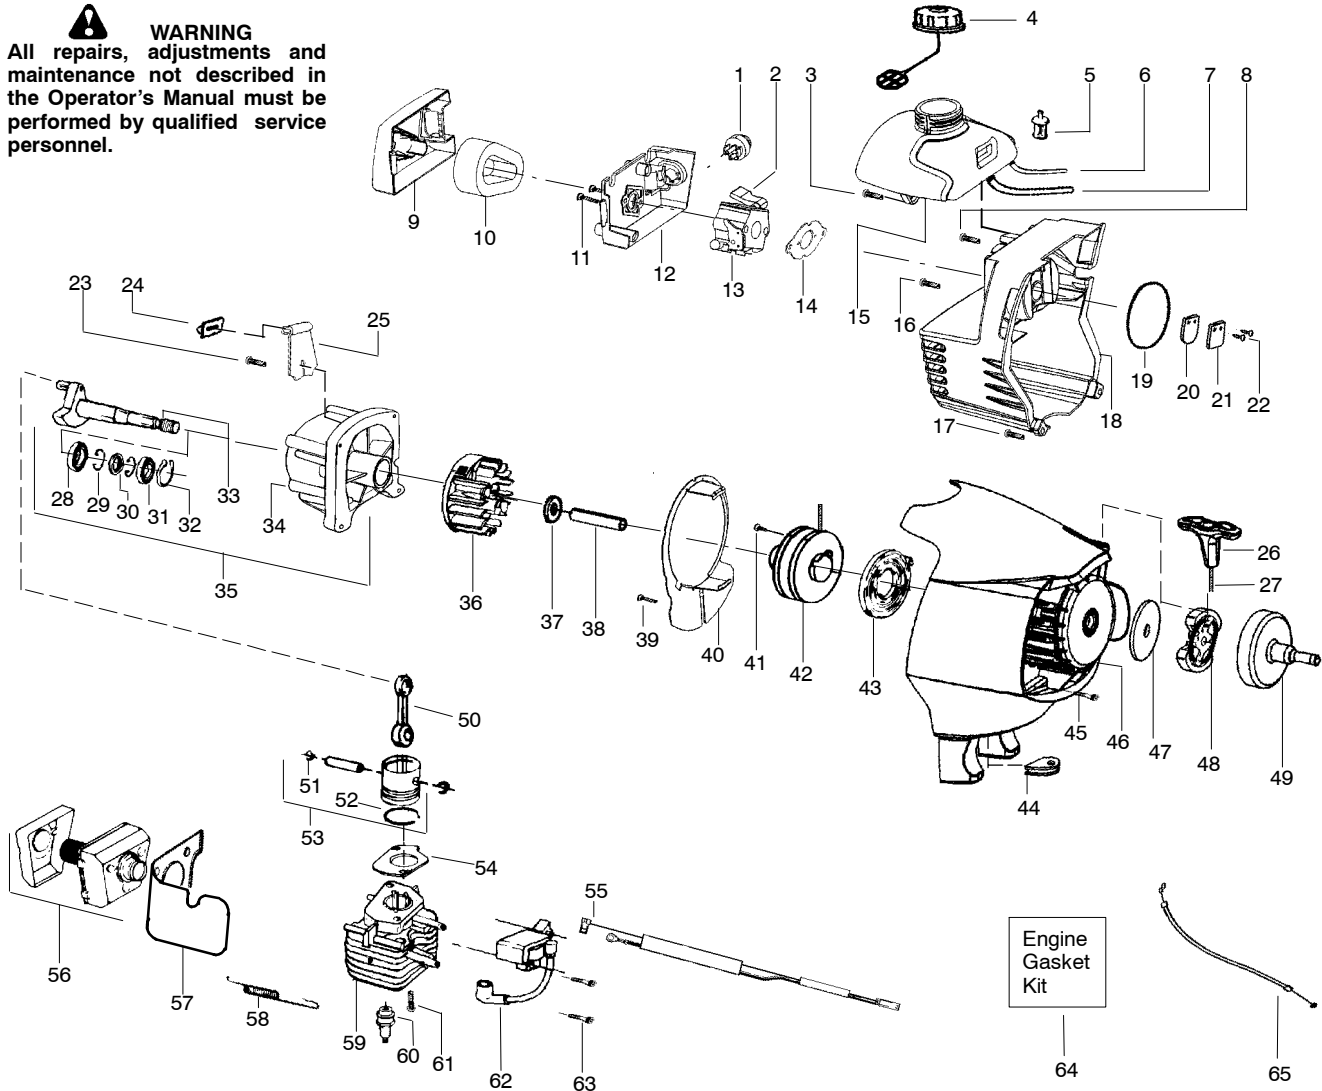

WARNING
All repairs, adjustments and maintenance not described in the Operator's Manual must be performed by qualified service personnel.

Ref.	Part No.	Description	Ref.	Part No.	Description	Ref.	Part No.	Description
1.	530047721	Bulb-Purge	24.	530055492	Isolator-Tank	48.	530055122	Assy-Clutch
2.	530071717	Kit-Choke Lever	25.	530054941	Ret.-Tank	49.	530028799	Drum-Clutch
3.	530015843	Screw-tank	26.	530058742	Handle-Starter	50.	530010960	Assy-Conn. Rod
4.	530057736	Cap-Fuel w/ret.	27.	530071325	Kit-Rope	51.	530015162	Ret.-Piston pin
5.	530095646	Assy-Fuel pickup	28.	530032103	Bearing-Inner	52.	530012595	Ring-Piston
6.	530069247	Kit-Carb/Purge fuel line	29.	530015787	Retainer	53.	530072000	Kit-Piston (Incl. 51,52)
7.	530069216	Kit-Tank/Purge fuel line	30.	530019158	Seal	54.	530071401	Gasket-Cylinder(kit)
8.	530015775	Screw	31.	530032102	Bearing-Outer	55.	530058846	Assy-Leadwire
9.	530150088	Cover-Air box	32.	530015789	Ret.-Crankshaft	56.	530069310	Kit-Muffler
10.	530054946	Filter-Air	33.	530028807	Assy-Crankshaft	57.	530058957	Shield
11.	530015849	Screw-Carb.	34.	530012514	Assy-Crankcase (Incl. 28-31)	58.	530036409	Spring-Muffler
12.	530150080	Box-Air	35.	530071685	Assy-C'case/C'shaft (Incl. 32,33,34)	59.	530012490	Cylinder
13.	530071637	Assy-Carb(WT628)	36.	530055524	Assy-Flywheel	60.	952030249	Plug-Spark(RCJ-6Y)
(Note: Repair kits are not available for this carburetor)			37.	530016030	Washer	61.	530001624	Bolt-Cyl. 1/4-20"
14.	530071401	Gasket-Carb.(kit)	38.	530055620	Spacer	62.	530039218	Module-Ignition
15.	530150092	Assy-Fuel Tank	39.	530015775	Screw-Baffle	63.	530016357	Screw-Module
16.	530015771	Screw-Crankcase	40.	530054939	Plate-Baffle	64.	530071401	Kit-Gasket (Incl. 14,19, 54)
17.	530015952	Screw-Shroud	41.	530016391	Screw-Rope	65.	545026801	Assy-Throttle cable
18.	530150089	Shroud w/heat shield	42.	530071399	Kit-Pulley(incl.41)			
19.	530071401	O-ring-Shroud (kit)	43.	530042086	Spring-Starter			
20.	530027593	Valve-Reed	44.	530019182	Grommet			
21.	530054596	Stop-Reed	45.	530015810	Screw-F/hsg.			
22.	530016064	Screw-Reed stop	46.	530055248	Assy.-Fan Housing			
23.	530015875	Screw-Retainer	47.	530094189	Washer-Clutch			

✓ = NEW PART NUMBER FOR THIS IPL

* = REFER TO THE SERVICE REFERENCE INDICATED FOR MORE INFORMATION. (LOCATED AT END OF IPL)